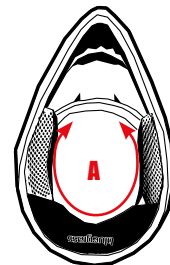

SIZING CHART

BRAVE, EXPLICIT

A cm	XS	S	M	L	XL
	52-54	54-56	56-58	58-60	60-62

INTOX

A cm	XS	S	M	L
	52-54	54-56	56-58	58-60

SUPERBOLD

A cm	S	M	L
	51-55	56-59	60-62

BOLD

A cm	US	UN
	52-57	54-61

WOLVERINE

inches	S	M	L	XL
	26-28	30-32	34-36	38-40

GRIZZLY

A MIN cm	XXS	XS	S	M	L	
	26	32	37	40	45	
A MAX cm		28	34	42	47	49

GRIZZLY B&S **D3O**, GRIZZLY LITE **D3O**

	S	M	L
A MIN cm	37	40	45
A MAX cm	42	47	49

ELBOW - BOBCAT, BOBCAT **D3O**

	S	M	L	XL
A TOP cm	27,5	29,5	31	32
B BOTTOM cm	25,5	27,5	28,5	30

ELBOW - BIG HORN

	XS	S	M	L
A TOP cm	20	25	30	32
B BOTTOM cm	15	18,5	23	25

KNEE - BOBCAT, BOBCAT **D3O**

	S	M	L	XL
A TOP cm	41	44	46	49
C BOTTOM cm	33,5	36,5	38,5	41

KNEE / SHIN - BIG HORN

	XS	S	M	L
D LENGTH cm	40	43	49	51
A TOP cm	37	43	47	52
B MIDDLE cm	35	37	39	41
C BOTTOM cm	20,5	23	26	28