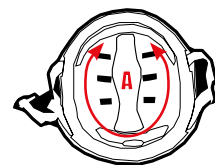

SIZING CHART

BRAVE, EXPLICIT

A cm	XS	S	M	L	XL
	52-54	54-56	56-58	58-60	60-62

INTOX

A cm	XS	S	M	L
	52-54	54-56	56-58	58-60

SUPERBOLD

A cm	S	M	L
	51-55	56-59	60-62

BOLD

A cm	US	UN
	52-57	54-61

WOLVERINE

inches	S	M	L	XL
	26-28	30-32	34-36	38-40

GRIZZLY

A MIN cm	XXS	XS	S	M	L	
	26	32	37	40	45	
A MAX cm		28	34	42	47	49

GRIZZLY B&S **D3O**, GRIZZLY LITE **D3O**

	S	M	L
A MIN cm	37	40	45
A MAX cm	42	47	49

ELBOW - BOBCAT, BOBCAT **D3O**

	S	M	L	XL
A TOP cm	27,5	29,5	31	32
B BOTTOM cm	25,5	27,5	28,5	30

ELBOW - BIG HORN

	XS	S	M	L
A TOP cm	20	25	30	32
B BOTTOM cm	15	18,5	23	25

KNEE - BOBCAT, BOBCAT **D3O**

	S	M	L	XL
A TOP cm	41	44	46	49
C BOTTOM cm	33,5	36,5	38,5	41

KNEE / SHIN - BIG HORN

	XS	S	M	L
D LENGTH cm	40	43	49	51
A TOP cm	37	43	47	52
B MIDDLE cm	35	37	39	41
C BOTTOM cm	20,5	23	26	28