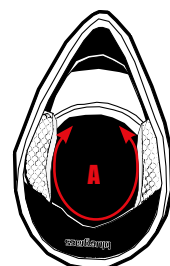

SIZING CHART

BRAVE, EXPLICIT

A cm	XS	S	M	L	XL
	52-54	54-56	56-58	58-60	60-62

INTOX

A cm	XS	S	M	L
	52-54	54-56	56-58	58-60

SUPERBOLD

A cm	S	M	L
	51-55	56-59	60-62

BOLD

A cm	US	UN
	52-57	54-61

WOLVERINE

inches	S	M	L	XL
	26-28	30-32	34-36	38-40

GRIZZLY

A MIN cm	XXS	XS	S	M	L	
	26	32	37	40	45	
A MAX cm		28	34	42	47	49

GRIZZLY B&S **D3O**, GRIZZLY LITE **D3O**

	S	M	L
A MIN cm	37	40	45
A MAX cm	42	47	49

ELBOW - BOBCAT, BOBCAT **D3O**

	S	M	L	XL
A TOP cm	27,5	29,5	31	32
B BOTTOM cm	25,5	27,5	28,5	30

ELBOW - BIG HORN

	XS	S	M	L
A TOP cm	20	25	30	32
B BOTTOM cm	15	18,5	23	25

KNEE - BOBCAT, BOBCAT **D3O**

	S	M	L	XL
A TOP cm	41	44	46	49
C BOTTOM cm	33,5	36,5	38,5	41

KNEE / SHIN - BIG HORN

	XS	S	M	L
D LENGTH cm	40	43	49	51
A TOP cm	37	43	47	52
B MIDDLE cm	35	37	39	41
C BOTTOM cm	20,5	23	26	28