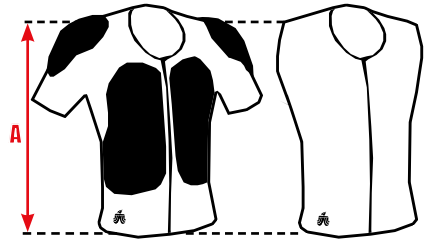

SIZING CHART

BRAVE, EXPLICIT

A cm	XS	S	M	L	XL
	52-54	54-56	56-58	58-60	60-62

INTOX

A cm	XS	S	M	L
	52-54	54-56	56-58	58-60

SUPERBOLD

A cm	S	M	L
	51-55	56-59	60-62

BOLD

A cm	US	UN
	52-57	54-61

WOLVERINE

inches	S	M	L	XL
	26-28	30-32	34-36	38-40

GRIZZLY

A MIN cm	XXS	XS	S	M	L	
	26	32	37	40	45	
A MAX cm		28	34	42	47	49

GRIZZLY B&S **D3O**, GRIZZLY LITE **D3O**

	S	M	L
A MIN cm	37	40	45
A MAX cm	42	47	49

ELBOW - BOBCAT, BOBCAT **D3O**

	S	M	L	XL
A TOP cm	27,5	29,5	31	32
B BOTTOM cm	25,5	27,5	28,5	30

ELBOW - BIG HORN

	XS	S	M	L
A TOP cm	20	25	30	32
B BOTTOM cm	15	18,5	23	25

KNEE - BOBCAT, BOBCAT **D3O**

	S	M	L	XL
A TOP cm	41	44	46	49
C BOTTOM cm	33,5	36,5	38,5	41

KNEE / SHIN - BIG HORN

	XS	S	M	L
D LENGTH cm	40	43	49	51
A TOP cm	37	43	47	52
B MIDDLE cm	35	37	39	41
C BOTTOM cm	20,5	23	26	28